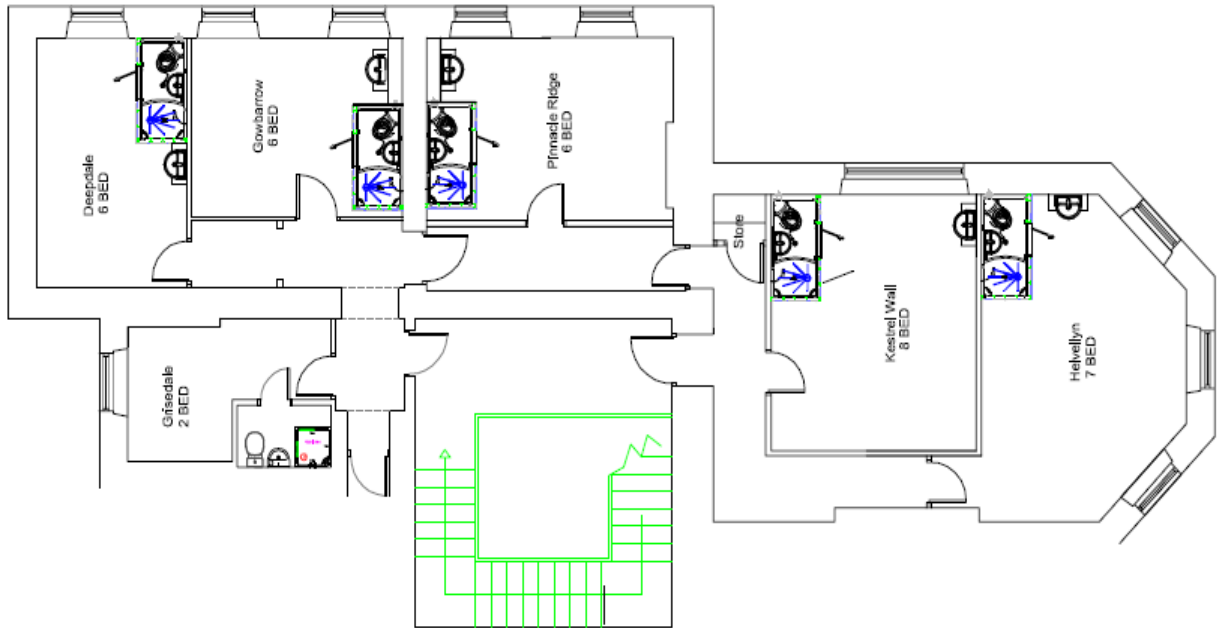

NORTH WING ROOMING LIST

Group:

Dates:

<u>Helvellyn</u>	
1	
2	
3	
4	
5	
6	
7	

<u>Deepdale</u>	
1	
2	
3	
4	
5	
6	

<u>Kestrel Wall</u>	
1	
2	
3	
4	
5	
6	
7	
8	

<u>Gobarrow</u>	
1	
2	
3	
4	
5	
6	

<u>Pinnacle Ridge</u>	
1	
2	
3	
4	
5	
6	

<u>Grisedale (Staff)</u>	
1	
2	

<u>Eagles Crag (Outside Staff Annex)</u>	
1	
2	

<u>Eagles Nest (Outside Staff Annex)</u>	
1	
2	